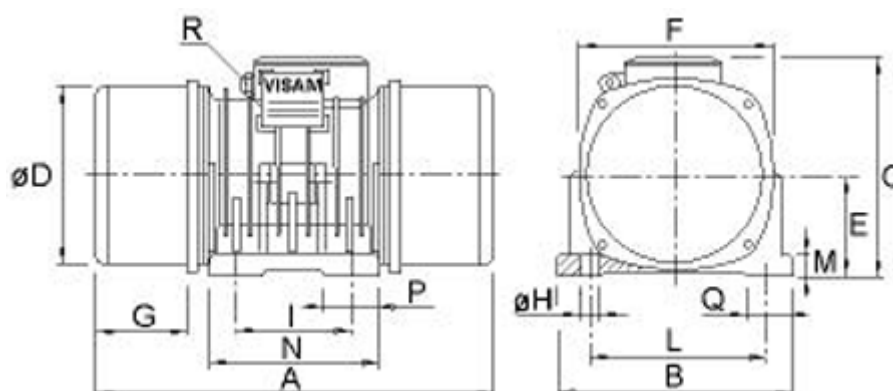

Data Sheet

Article number: 310101027006100

Description: Vibrator motor SPV 2.2 C 48kgcm
1000 o/m 270kg 0,35kW 3x230-400V 50hz

Measures

A = 406	L = 155
B = 194	M = 18
C = 204	N = 180
d = 148	Number H = 4
E = 86	P = 50
G = 101	Q = 45
H = 13	R = M20x1,5
I = 100	